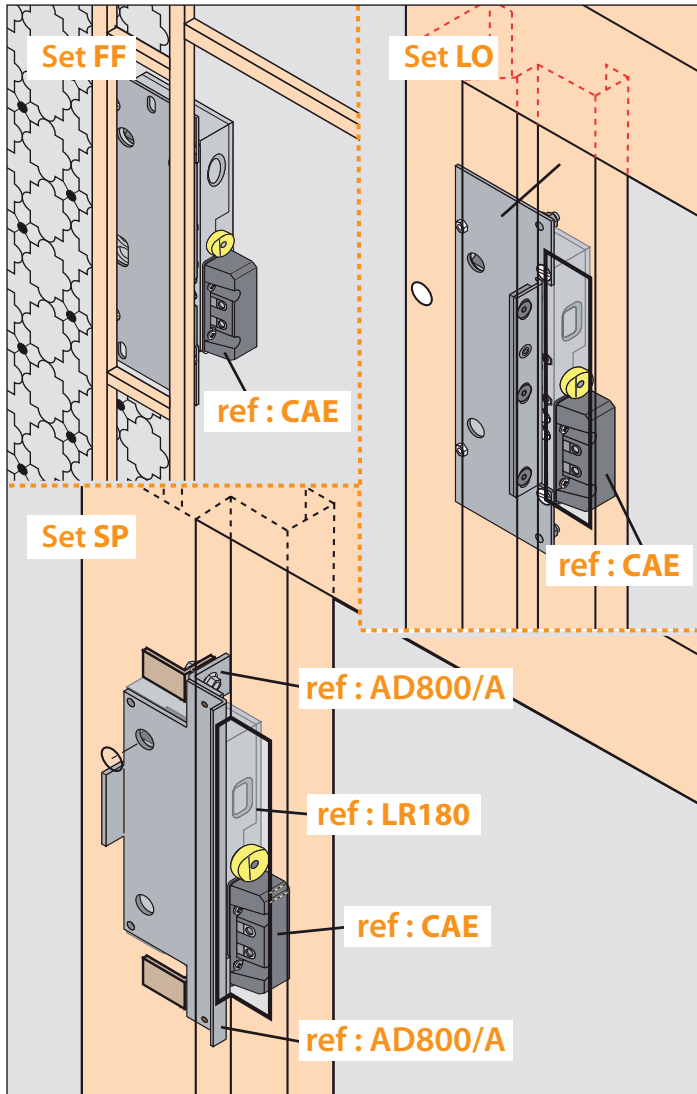

SEE SET [FF, LO, SP]

Composition of the product

Rep.	Qté.	Désignation
1	1	Internal complete contact (black color) to fix up LR180

Screws

Rep.	Qty.	Designation
1	1	Treated M4 nuts