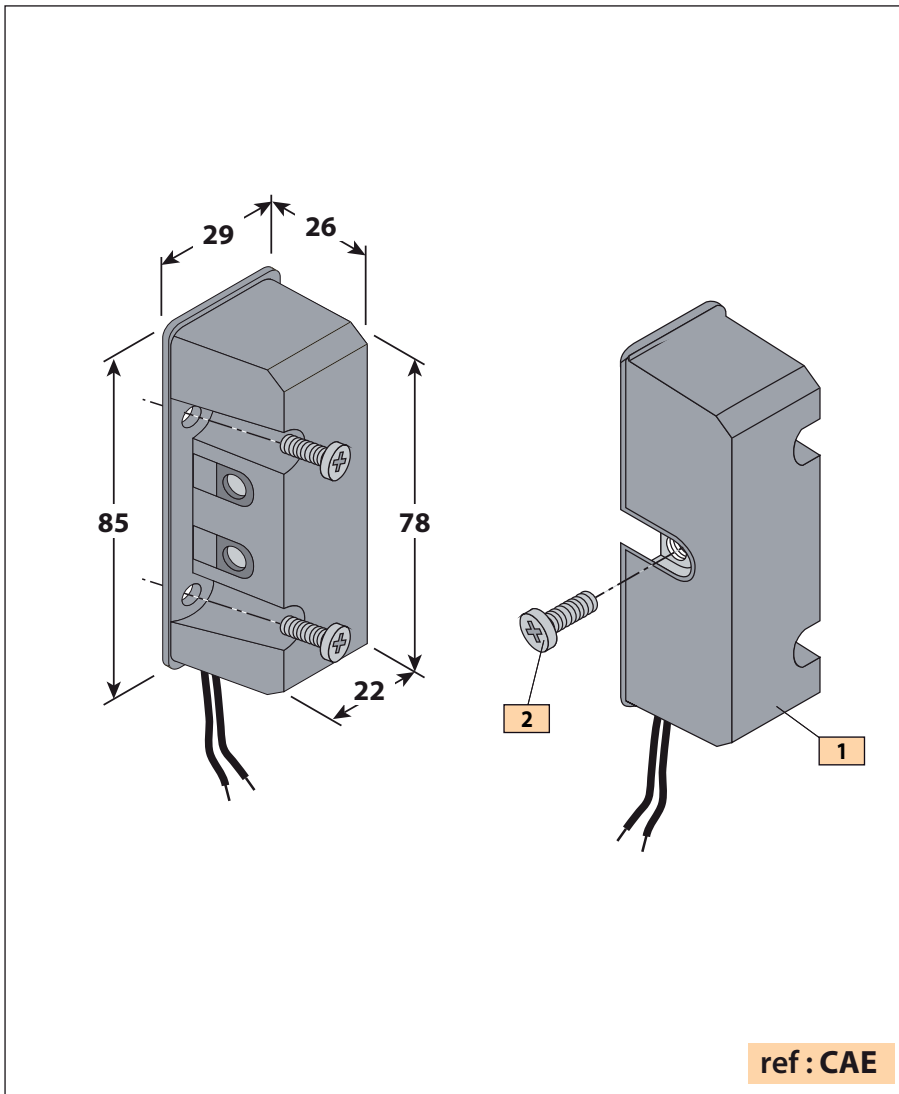

SEE SET [FF, LO, SP]

Composition of the product

Rep.	Qté.	Désignation
1	1	Internal complete contact (black color) to fix up LR180

Screws

Rep.	Qty.	Designation
1	1	Treated M4 nuts